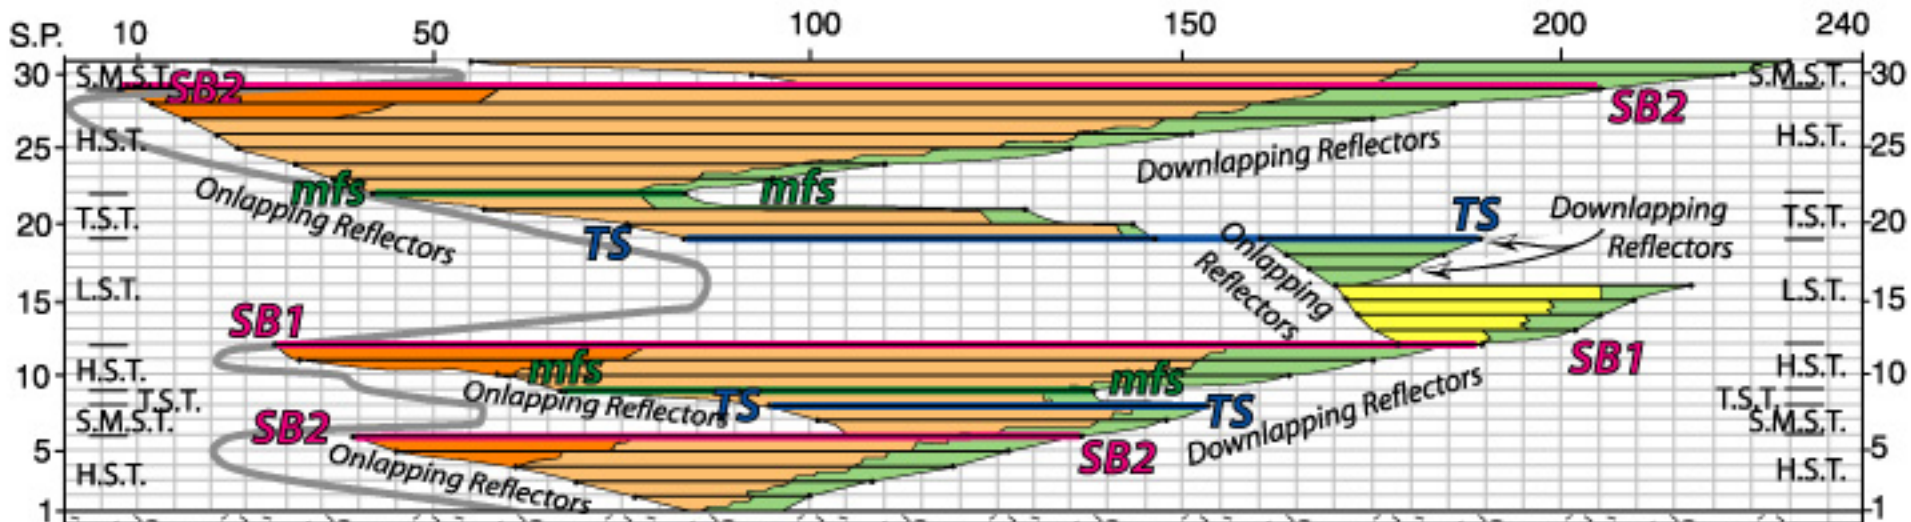

# MAJOR SEQUENCE STRATIGRAPHIC AND CHRONOSTRATIGRAPHIC SURFACES

C.G. St.C. Kendall February 2001 after a larger scale version designed by Jerry Baum

→ REFLECTOR & TERMINATIONS