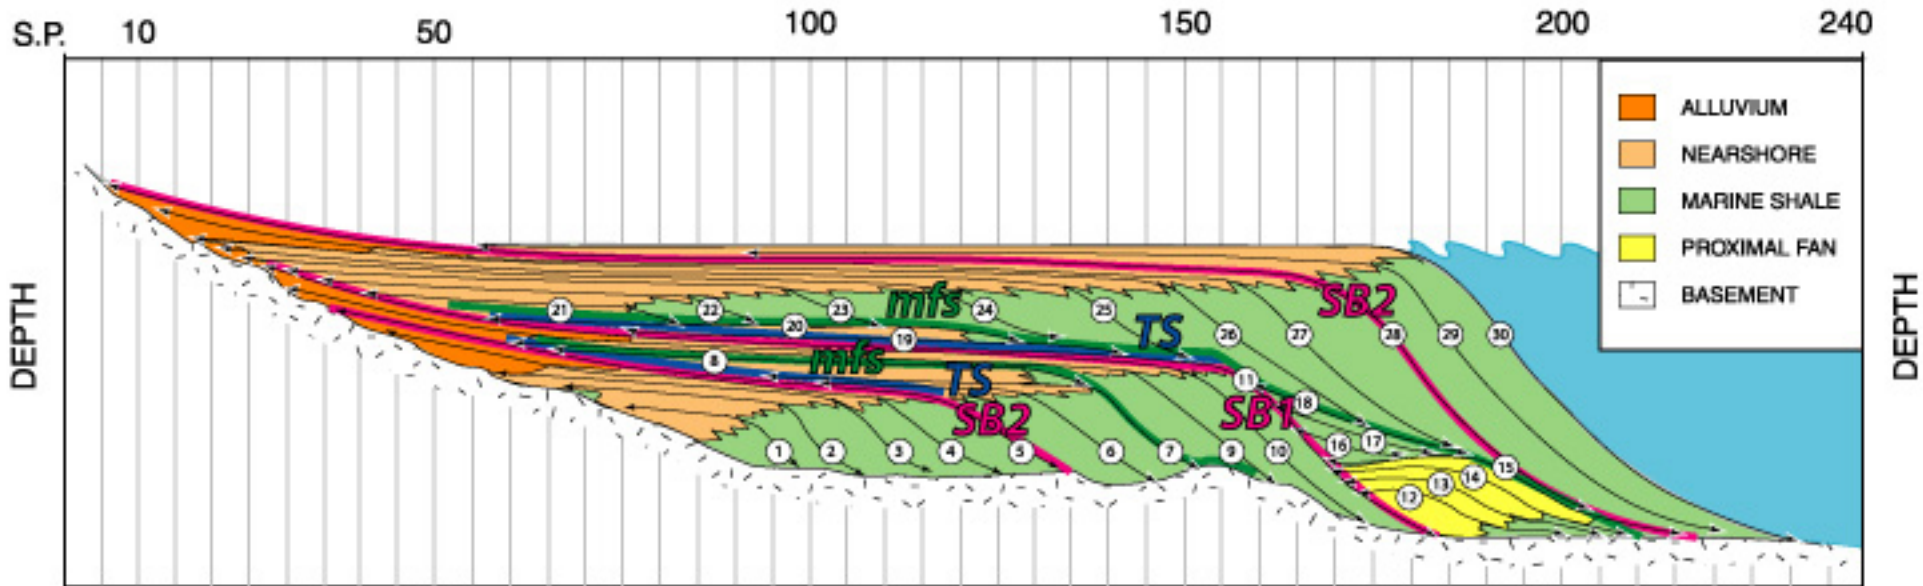

# MAJOR SEQUENCE STRATIGRAPHIC AND CHRONOSTRATIGRAPHIC SURFACES

C.G. St.C. Kendall February 2001 after a larger scale version designed by Jerry Baum

→ REFLECTOR & TERMINATIONS